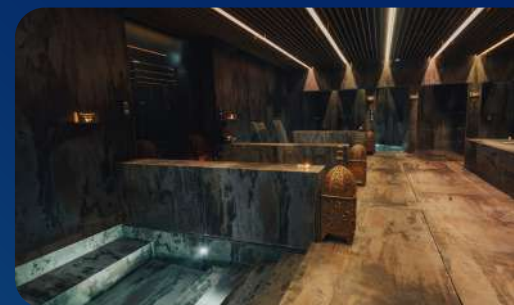

WHAT'S INCLUDED

TRAINING & FUN ACTIVITIES

12_h

**TECHNICAL TENNIS
TRAINING**

4,5_h

**PHYSICAL
PREPARATION**

3_h

**OFF-COURT
ACTIVITIES
"BUILDING A CHAMPION"**

- 7 nights' accommodation at the Rafa Nadal Residence.*
- Christmas lunch + New Year's Day lunch + New Year's Eve (31 December) – Lucky grapes and DJ party.*
- Closing ceremony: Tasting of local produce & Certificates.**
- Unlimited use of the Fitness Centre with over 200 supervised activities per week (excluding CrossFit and the Yoga & Pilates Studio).*
- Unlimited use of the swimming pool, spa, sauna and Turkish baths.*
- Welcome pack
- 2 hours of special 'Christmas Challenge' tennis activity
- Group leisure activity
- Access to the Weekly Wingfield Challenge

ADD COMPETITION TO YOUR PROGRAM BY BOOKING THE PLUS VERSION:

- 8 weekly hours of competitive tennis training. Court/player ratio 1:4.
- 1 functional assessment with a Rafa Nadal Academy physiotherapist.

* Included only in the accommodation option.

** Included for the player's accompanying person.